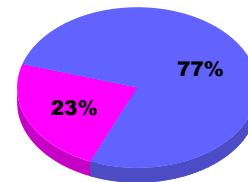

YTD Status Quo Clubs 2011-2012

Status Quo Clubs Compared to Status Quo Members

Legend: Status Quo Clubs (Cyan), Total Status Quo Members (Green)

MEMBERSHIP

Membership Results
2011-2012

Membership
2010-2011

Month	Net Memb Goal	Actual New Memb	Actual Dropped Memb	Gain/Loss of Memb	Gain/Loss of Memb
Jul/Aug/Sep		19	-25	-6	8
Totals		19	-25	-6	8

Membership Results 2011-2012

Goal, New, Dropped, Gain/Loss

Legend: Goal (Cyan), Actual (Green), Dropped (Yellow), Gain Loss (Magenta)

Comparison of Membership Gain/Loss

Current Year Compared to the Previous Year

Legend: Current Year (Cyan), Previous Year (Green)

Gender Comparison 2011-2012

Jul/Aug/Sep

Legend: Male (Blue), Female (Magenta)